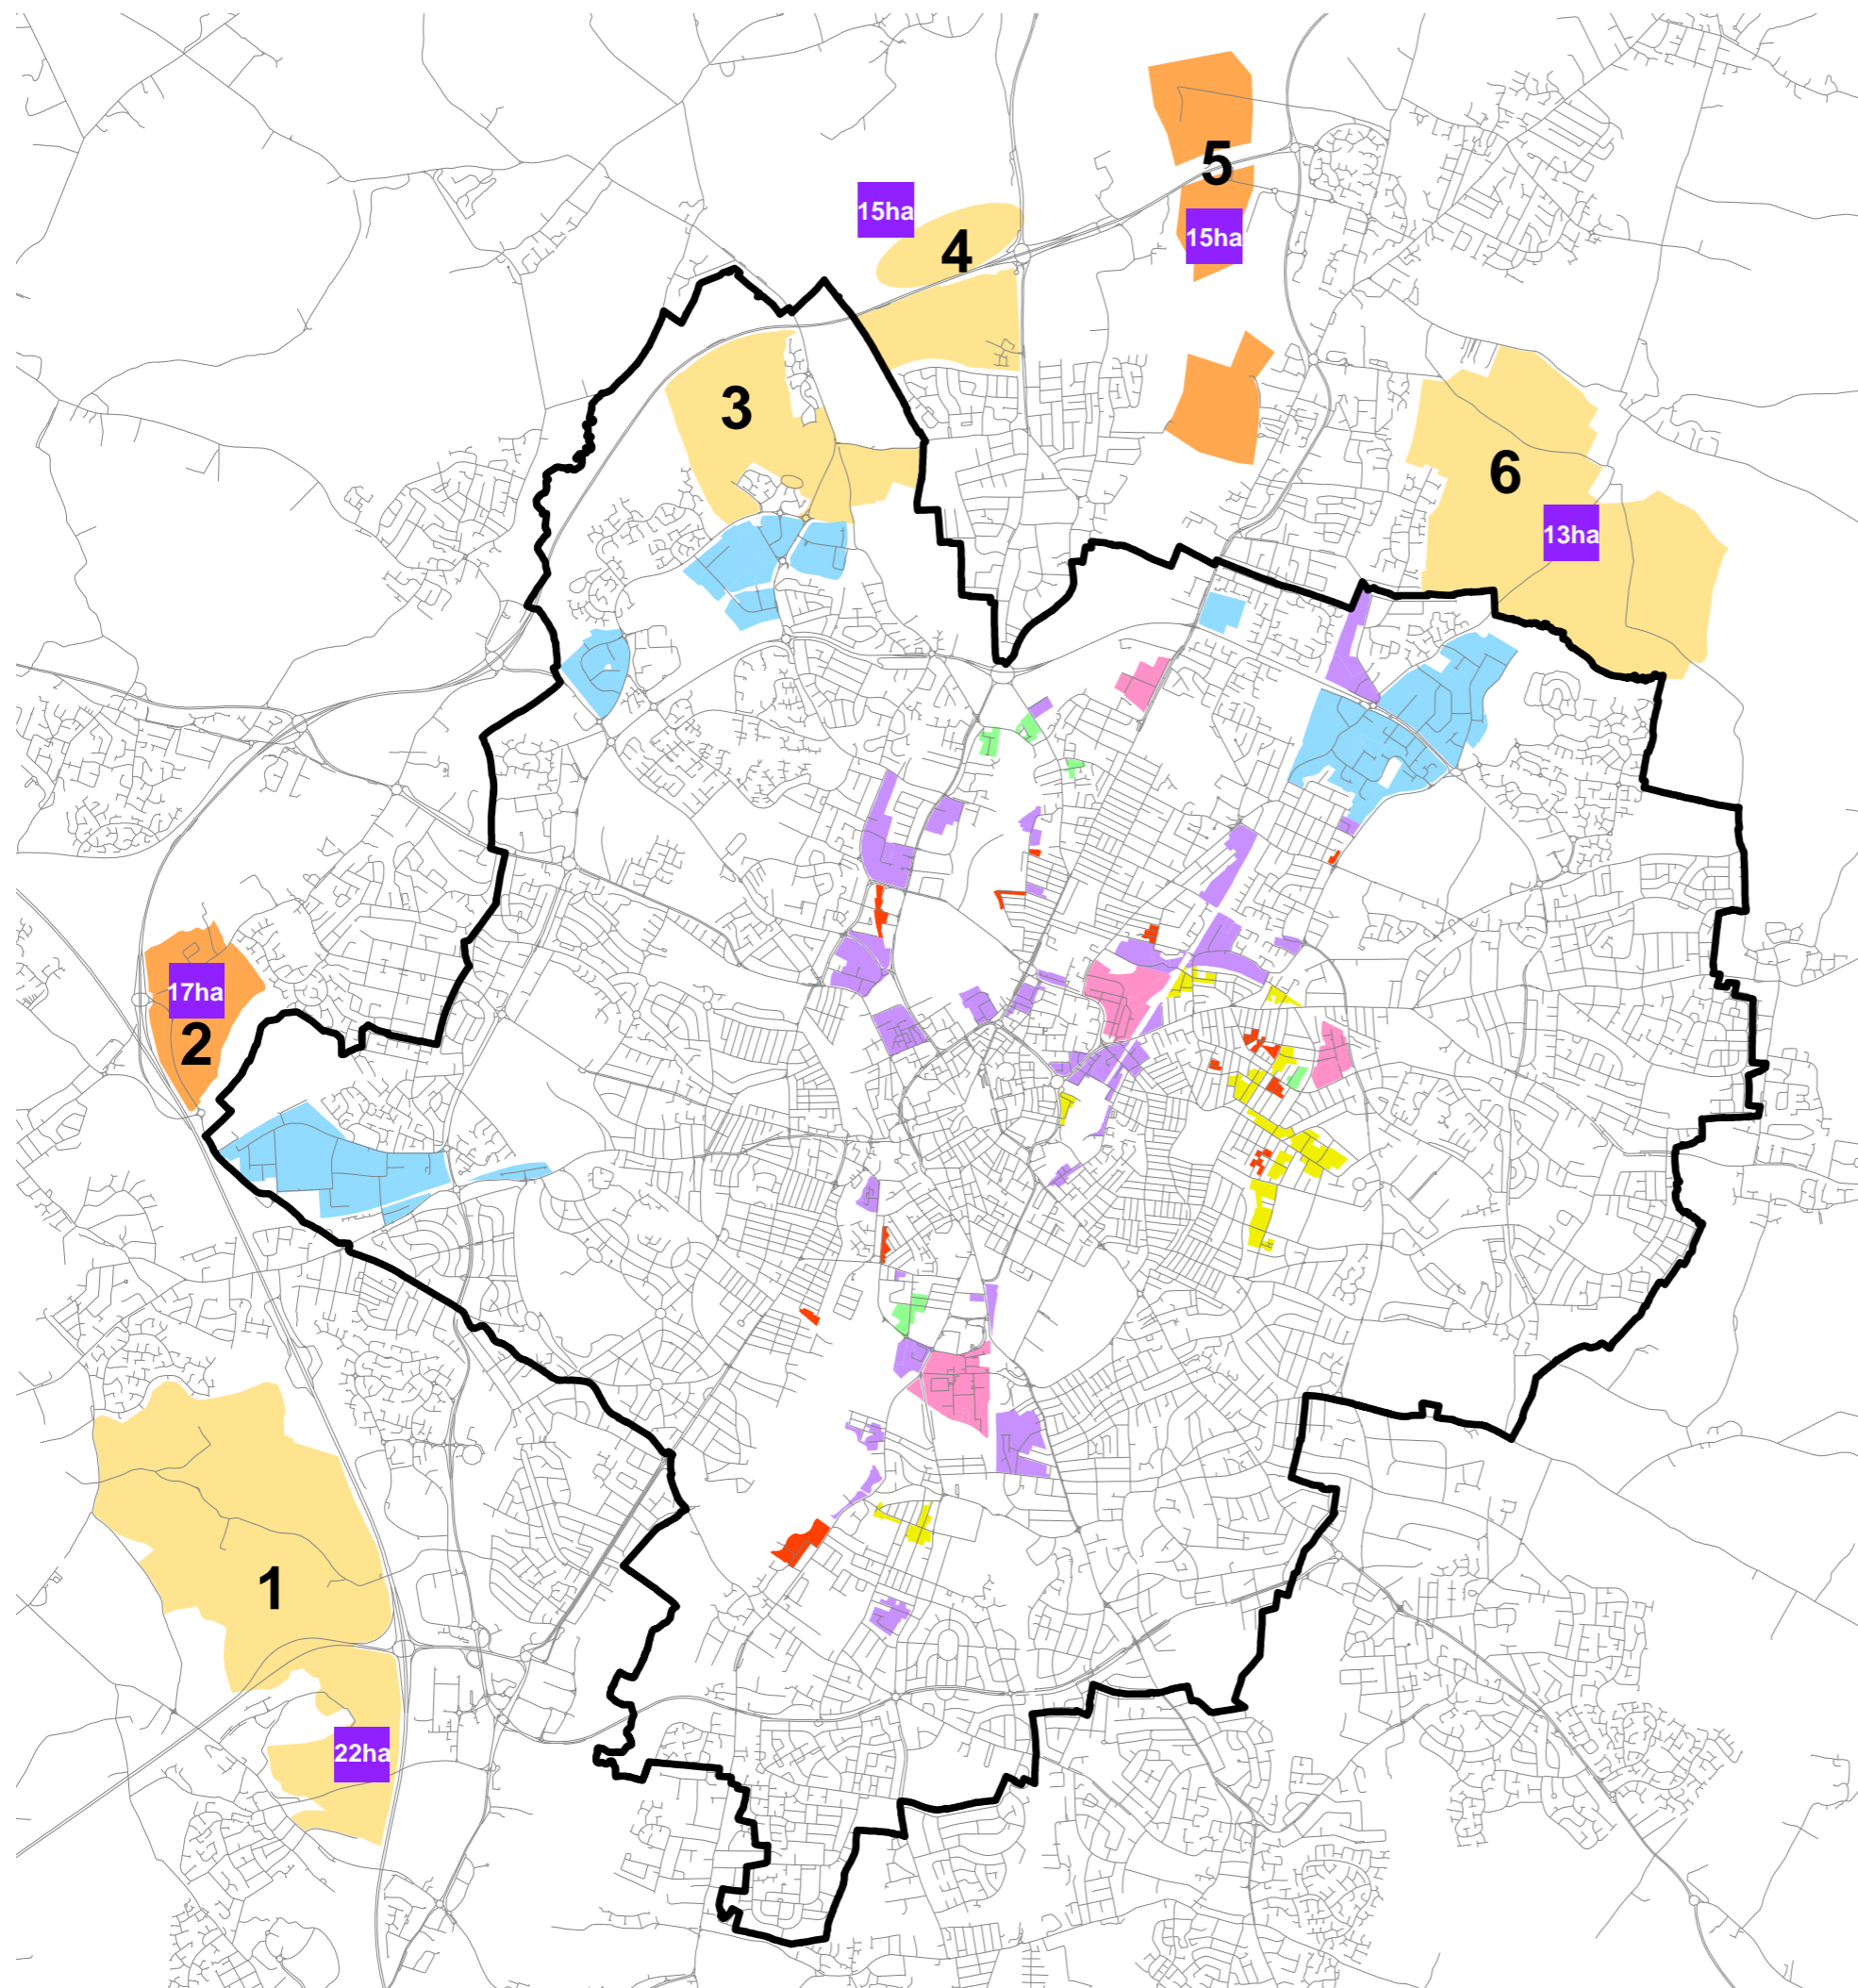

Map 1 Location of Employment Land

ha Size of employment site (hectares)

Orange Strategic Employment Sites (SES)

2. Glenfield junction 21a (Blaby)

5. Watermead strategic corridor (Charnwood)

Yellow Sustainable Urban Extension (SUE)

1. New Lubbesthorpe (Blaby)

3. Ashton Green (City)

4. North of Birstall (Charnwood)

6. North East of Leicester (Charnwood)

Employment land condition grade*

Blue Grade B

Pink Grade B/C

Purple Grade C

Green Grade C/D

Yellow Grade D

Orange Grade D/E and E

* There is no 'A' grade land in the City